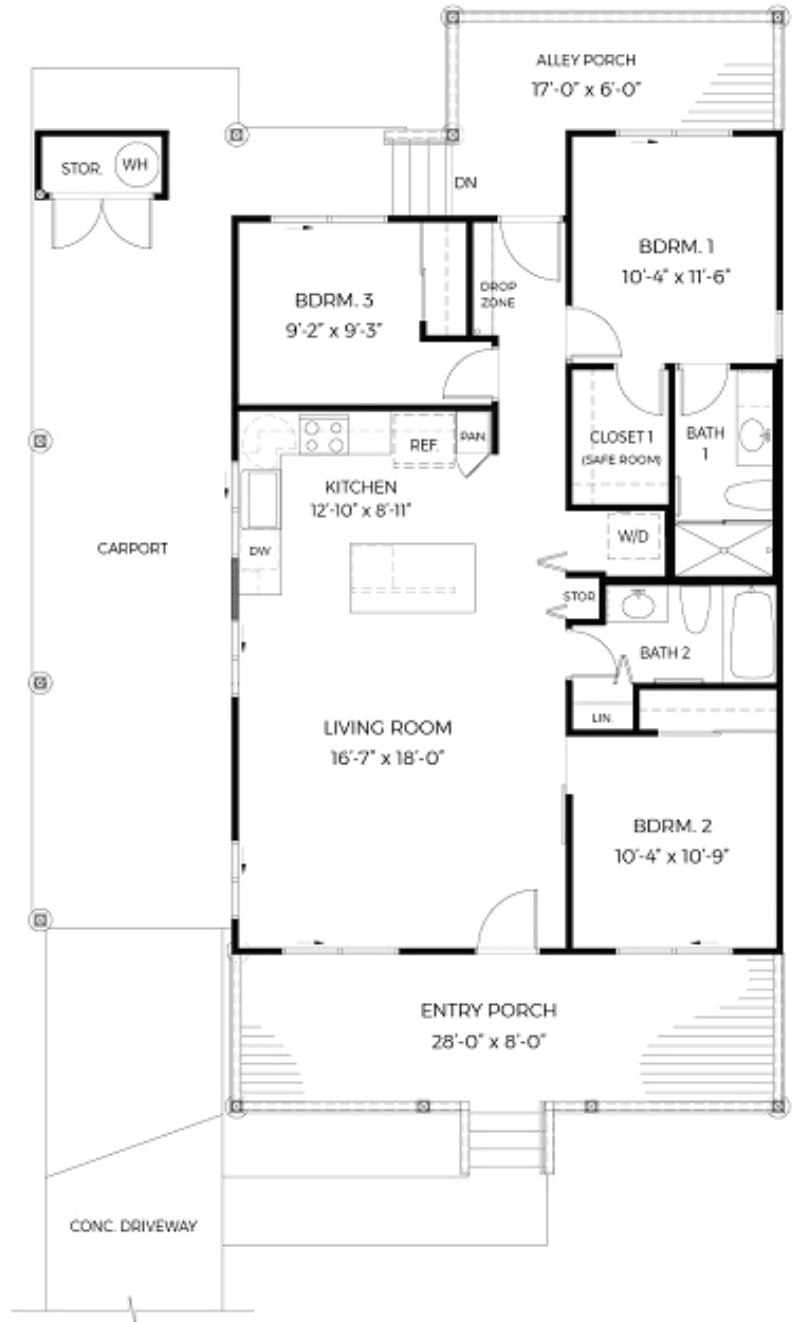

SITEMAP

Hooulu at Hoopili

KUNOA

Plan 2

1,070 living area sq. ft. | 3 bed, 2 bath, 3-car carport | 1 story

KUNOA

Plan 2A

1,132 living area sq. ft. | 3 bed, 2 bath, 3-car carport | 1 story

HAUOLI

Plan 3A

1,070 living area sq. ft. | 3 bed, 2 bath, 2-car carport | 1 story

HAUOLI

Plan 3

1,144 living area sq. ft. | 3 bed, 2 bath, 2-car carport | 1 story