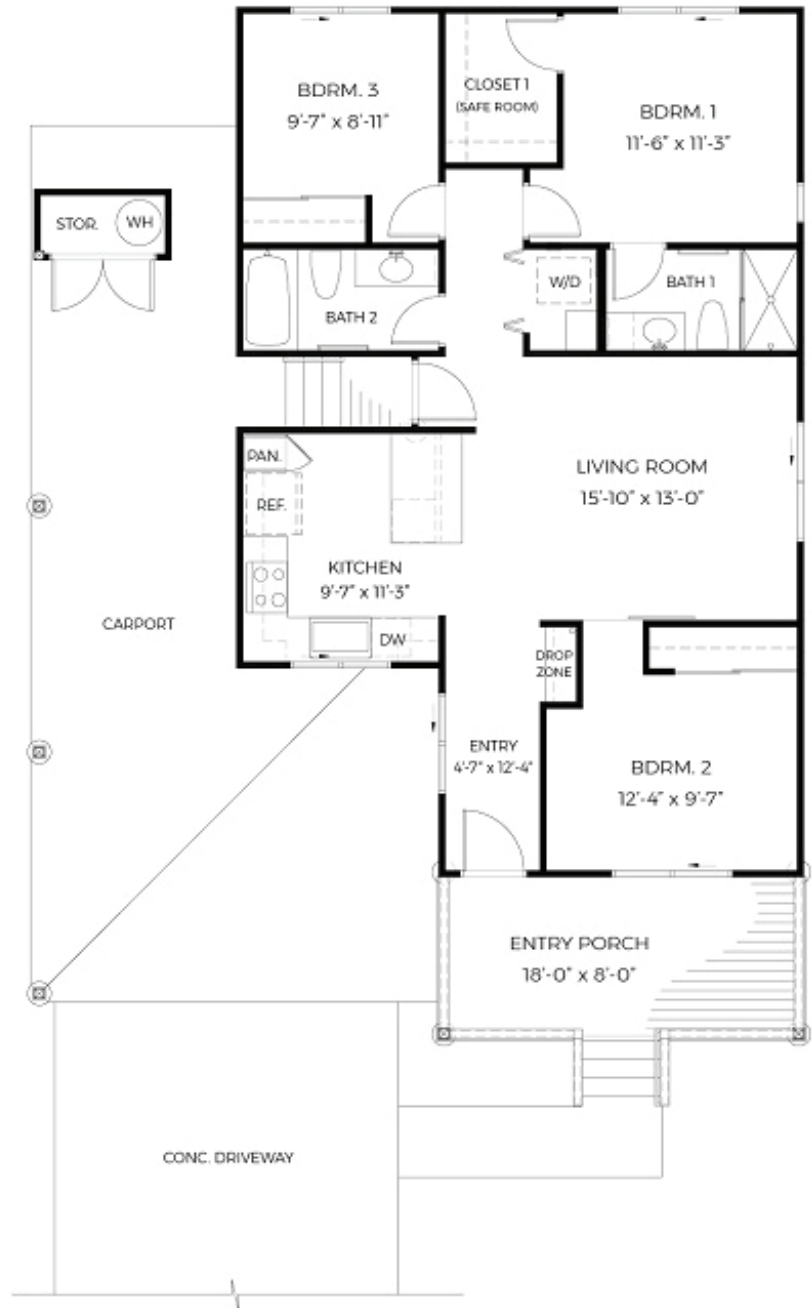

SITEMAP

Hooulu at Hoopili

KUNOA

Plan 2

1,070 living area sq. ft. | 3 bed, 2 bath, 3-car carport | 1 story

KUNOA

Plan 2A

1,132 living area sq. ft. | 3 bed, 2 bath, 3-car carport | 1 story

HAUOLI

Plan 3A

1,070 living area sq. ft. | 3 bed, 2 bath, 2-car carport | 1 story

HAUOLI

Plan 3

1,144 living area sq. ft. | 3 bed, 2 bath, 2-car carport | 1 story