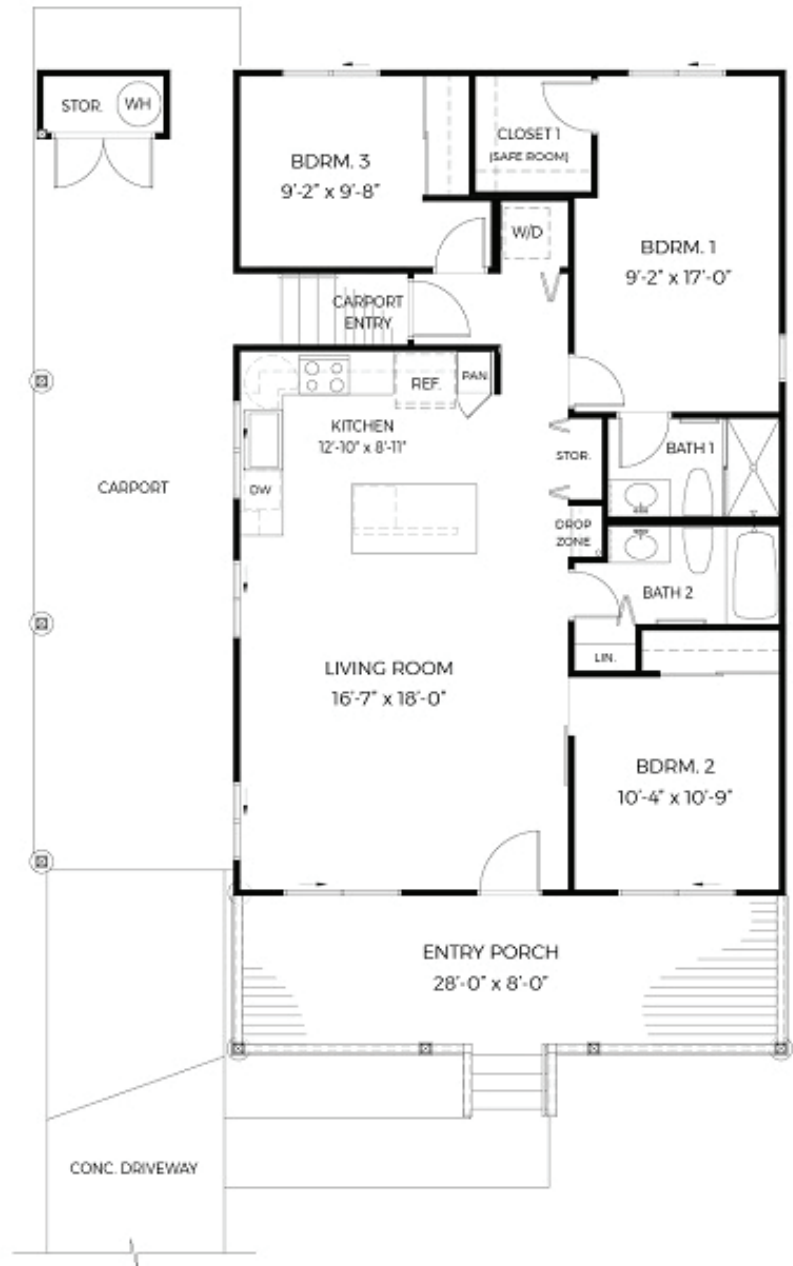

SITEMAP

Hooulu at Hoopili

KUNOA

Plan 2

1,070 living area sq. ft. | 3 bed, 2 bath, 3-car carport | 1 story

KUNOA

Plan 2A

1,132 living area sq. ft. | 3 bed, 2 bath, 3-car carport | 1 story

HAUOLI

Plan 3A

1,070 living area sq. ft. | 3 bed, 2 bath, 2-car carport | 1 story

HAUOLI

Plan 3

1,144 living area sq. ft. | 3 bed, 2 bath, 2-car carport | 1 story