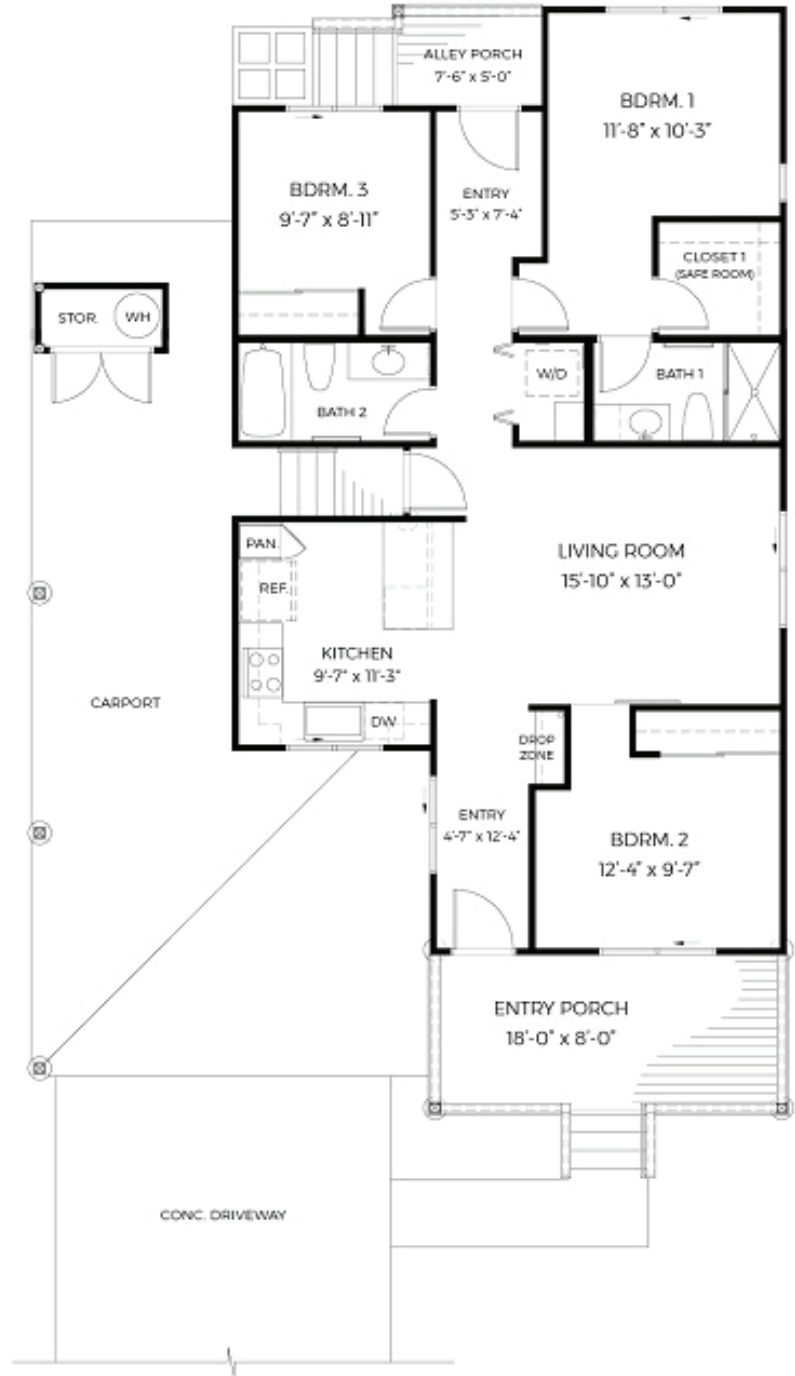

SITEMAP

Hooulu at Hoopili

KUNOA

Plan 2

1,070 living area sq. ft. | 3 bed, 2 bath, 3-car carport | 1 story

KUNOA

Plan 2A

1,132 living area sq. ft. | 3 bed, 2 bath, 3-car carport | 1 story

HAUOLI

Plan 3A

1,070 living area sq. ft. | 3 bed, 2 bath, 2-car carport | 1 story

HAUOLI

Plan 3

1,144 living area sq. ft. | 3 bed, 2 bath, 2-car carport | 1 story