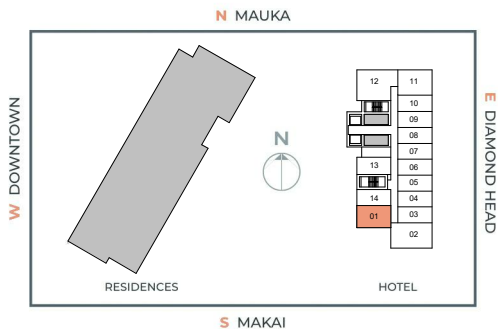

FLATS

SKY
THE FLATS

T 808-517-4373
 A 1538 Kapiolani Blvd, Suite 102
 Honolulu, HI 96814
 E info@skyalamoana.com
 W skyalamoana.com/the-flats

All views, square footages, layouts and dimensions are approximate and subject to change at any time.

FLATS 01

1 Bedroom | 1 Bathroom

Net Area: 424 SF

All views, square footages, layouts and dimensions are approximate and subject to change at any time.

SKY
THE FLATS

T 808-517-4373
A 1538 Kapiolani Blvd, Suite 102
Honolulu, HI 96814
E info@skyalamoana.com
W skyalamoana.com/the-flats