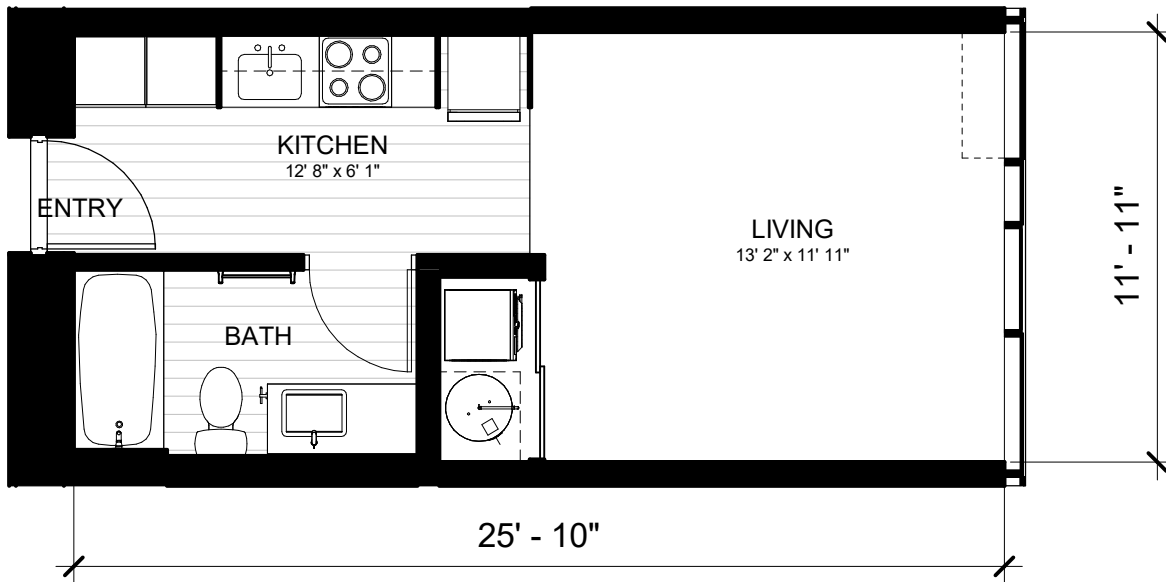

FLATS 04

Studio | 1 Bathroom

Net Area: 299 SF

All views, square footages, layouts and dimensions are approximate and subject to change at any time.

T 808-517-4373
A 1538 Kapiolani Blvd, Suite 102
Honolulu, HI 96814
E info@skyalamoana.com
W skyalamoana.com/the-flats