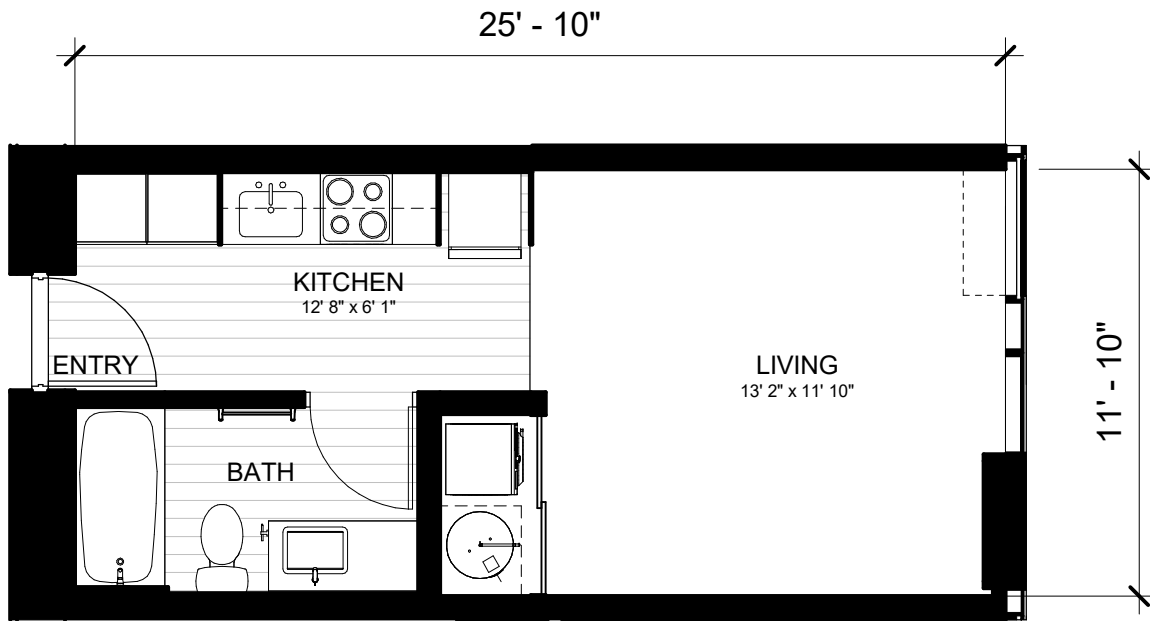

FLATS 08

Studio | 1 Bathroom

Net Area: 299 SF

All views, square footages, layouts and dimensions are approximate and subject to change at any time.

SKY
THE FLATS

T 808-517-4373
A 1538 Kapiolani Blvd, Suite 102
Honolulu, HI 96814
E info@skyalamoana.com
W skyalamoana.com/the-flats