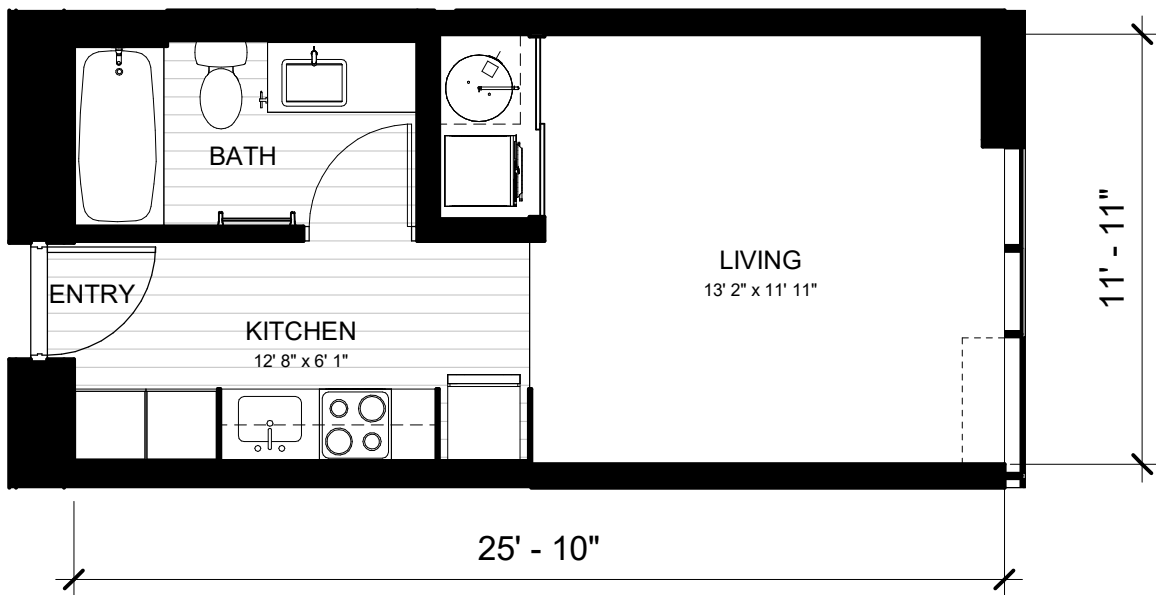

FLATS 05

Studio | 1 Bathroom

Net Area: 299 SF

T 808-517-4373
A 1538 Kapiolani Blvd, Suite 102
Honolulu, HI 96814
E info@skyalamoana.com
W skyalamoana.com/the-flats

All views, square footages, layouts and dimensions are approximate and subject to change at any time.