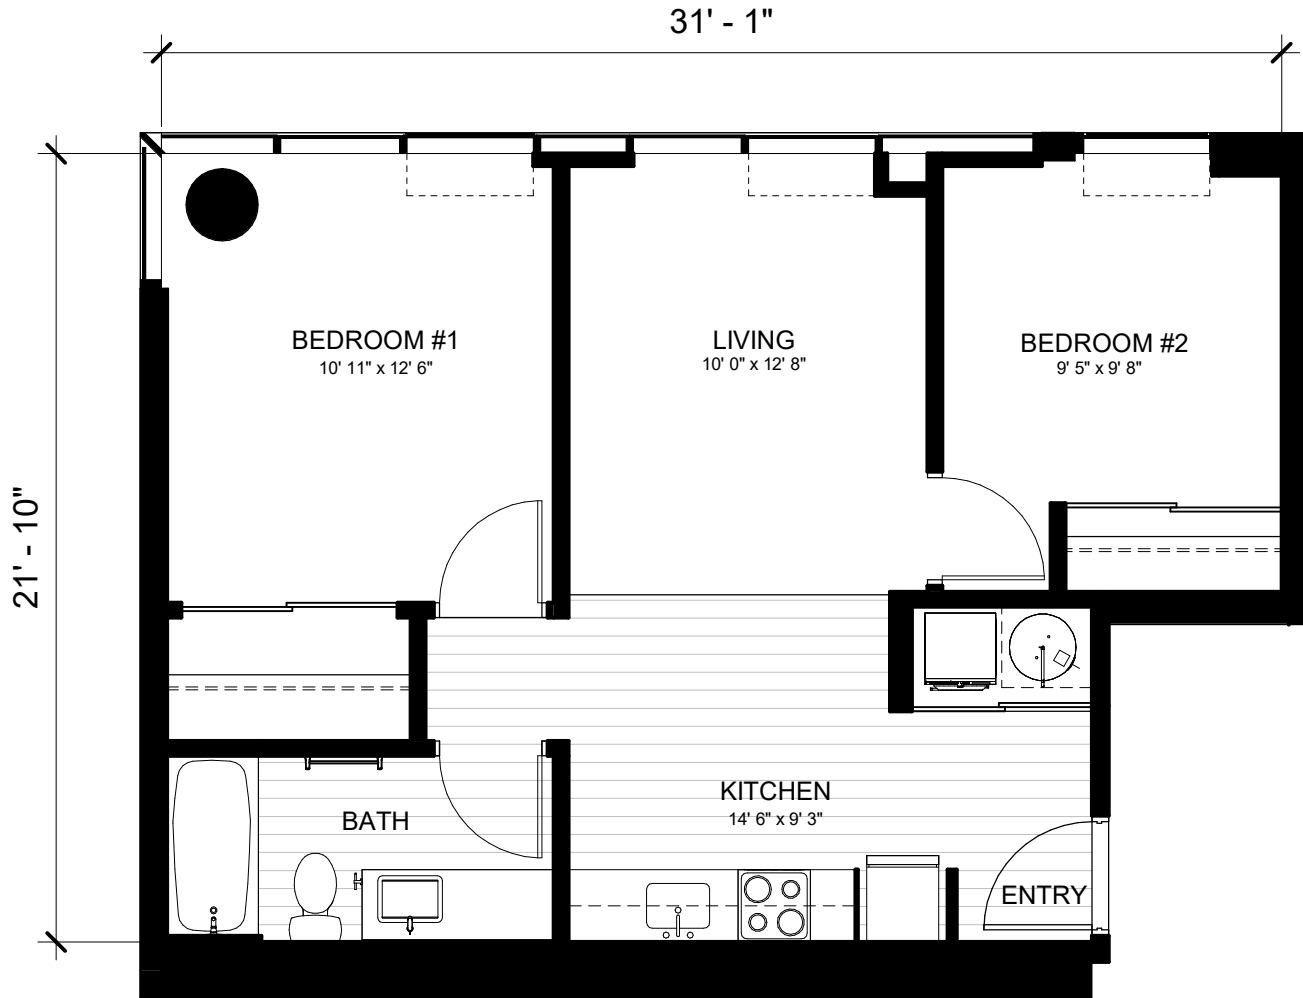

FLATS 12

2 Bedroom | 1 Bathroom

Net Area: 622 SF

SKY
THE FLATS

T 808-517-4373
A 1538 Kapiolani Blvd, Suite 102
Honolulu, HI 96814
E info@skyalamoana.com
W skyalamoana.com/the-flats

All views, square footages, layouts and dimensions are approximate and subject to change at any time.