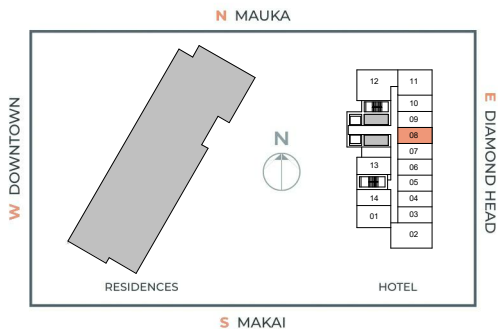

FLATS 08

Studio | 1 Bathroom

Net Area: 299 SF

All views, square footages, layouts and dimensions are approximate and subject to change at any time.

SKY
THE FLATS

T 808-517-4373
A 1538 Kapiolani Blvd, Suite 102
Honolulu, HI 96814
E info@skyalamoana.com
W skyalamoana.com/the-flats