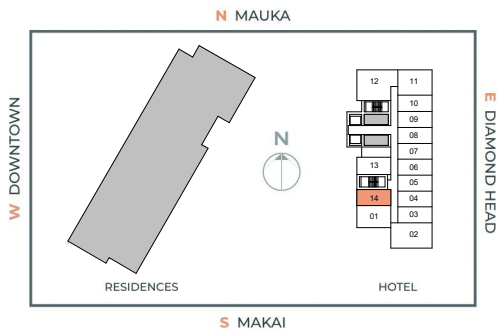

FLATS 14

Studio | 1 Bathroom

Net Area: 299 SF

All views, square footages, layouts and dimensions are approximate and subject to change at any time.

T 808-517-4373
A 1538 Kapiolani Blvd, Suite 102
Honolulu, HI 96814
E info@skyalamoana.com
W skyalamoana.com/the-flats