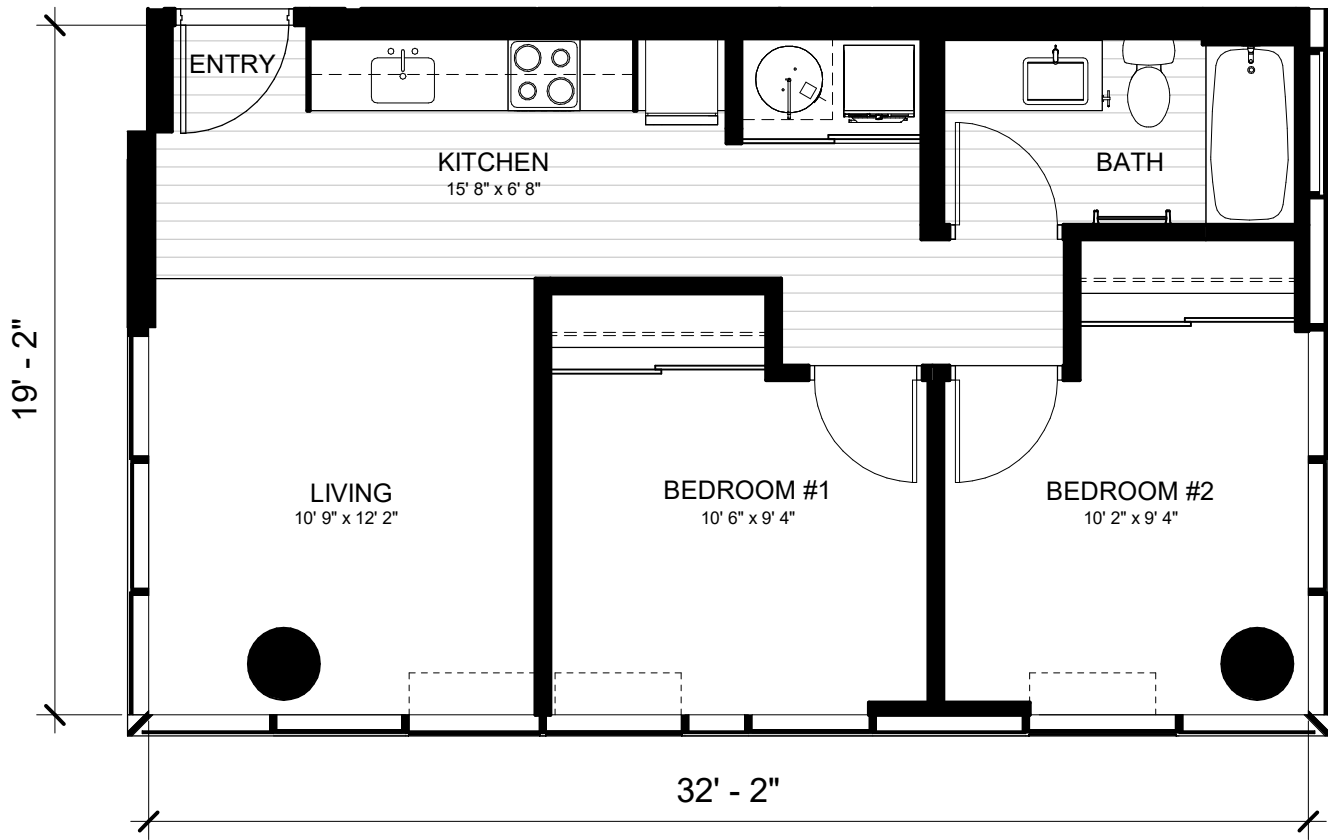

FLATS 01

1 Bedroom | 1 Bathroom

Net Area: 424 SF

All views, square footages, layouts and dimensions are approximate and subject to change at any time.

SKY
THE FLATS

T 808-517-4373
A 1538 Kapiolani Blvd, Suite 102
Honolulu, HI 96814
E info@skyalamoana.com
W skyalamoana.com/the-flats

FLATS 02

2 Bedroom | 1 Bathroom

Net Area: 598 SF

SKY
THE FLATS

T 808-517-4373
A 1538 Kapiolani Blvd, Suite 102
Honolulu, HI 96814
E info@skyalamoana.com
W skyalamoana.com/the-flats

All views, square footages, layouts and dimensions are approximate and subject to change at any time.