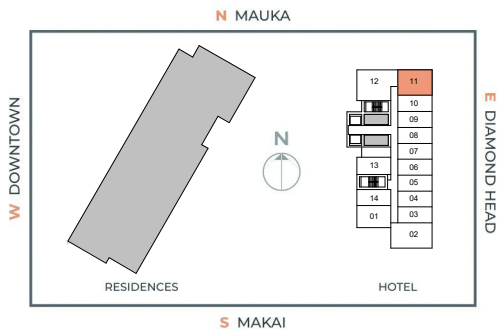

FLATS 11

2 Bedroom | 1 Bathroom

Net Area: 489 SF

All views, square footages, layouts and dimensions are approximate and subject to change at any time.

SKY
THE FLATS

T 808-517-4373
A 1538 Kapiolani Blvd, Suite 102
Honolulu, HI 96814
E info@skyalamoana.com
W skyalamoana.com/the-flats