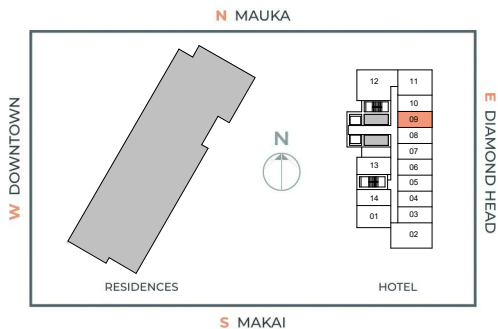

FLATS 09

Studio | 1 Bathroom

Net Area: 299 SF

All views, square footages, layouts and dimensions are approximate and subject to change at any time.

T 808-517-4373
A 1538 Kapiolani Blvd, Suite 102
Honolulu, HI 96814
E info@skyalamoana.com
W skyalamoana.com/the-flats