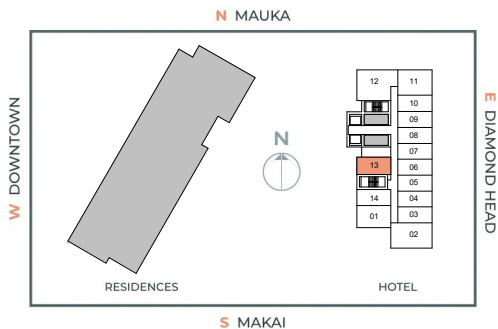

FLATS 13

Studio | 1 Bathroom

Net Area: 299 SF

All views, square footages, layouts and dimensions are approximate and subject to change at any time.

T 808-517-4373
A 1538 Kapiolani Blvd, Suite 102
Honolulu, HI 96814
E info@skyalamoana.com
W skyalamoana.com/the-flats