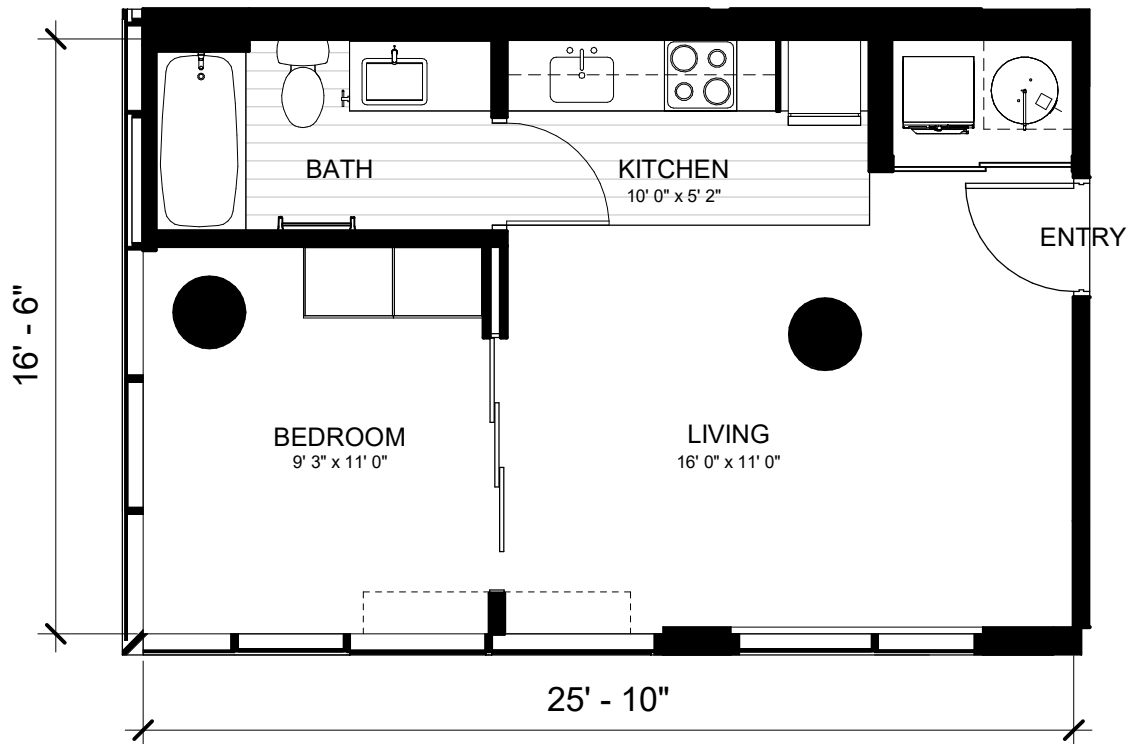

FLATS 01

1 Bedroom | 1 Bathroom

Net Area: 424 SF

All views, square footages, layouts and dimensions are approximate and subject to change at any time.

SKY
THE FLATS

T 808-517-4373
A 1538 Kapiolani Blvd, Suite 102
Honolulu, HI 96814
E info@skyalamoana.com
W skyalamoana.com/the-flats

FLATS 02

2 Bedroom | 1 Bathroom

Net Area: 598 SF

SKY
THE FLATS

T 808-517-4373
A 1538 Kapiolani Blvd, Suite 102
Honolulu, HI 96814
E info@skyalamoana.com
W skyalamoana.com/the-flats

All views, square footages, layouts and dimensions are approximate and subject to change at any time.