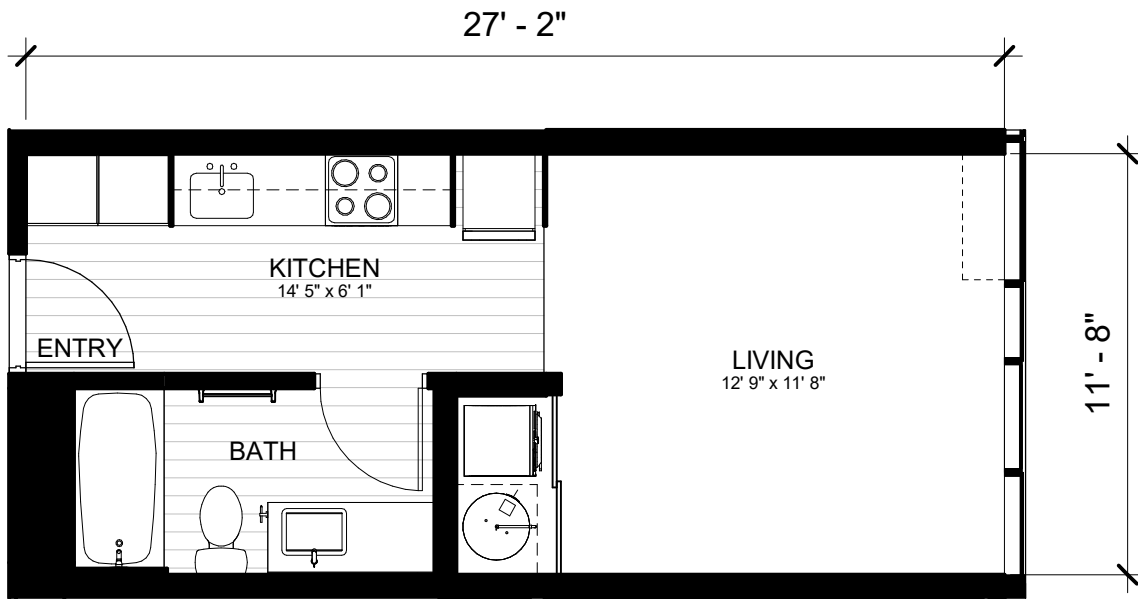

FLATS 06

Studio | 1 Bathroom

Net Area: 299 SF

All views, square footages, layouts and dimensions are approximate and subject to change at any time.

SKY
THE FLATS

T 808-517-4373
A 1538 Kapiolani Blvd, Suite 102
Honolulu, HI 96814
E info@skyalamoana.com
W skyalamoana.com/the-flats