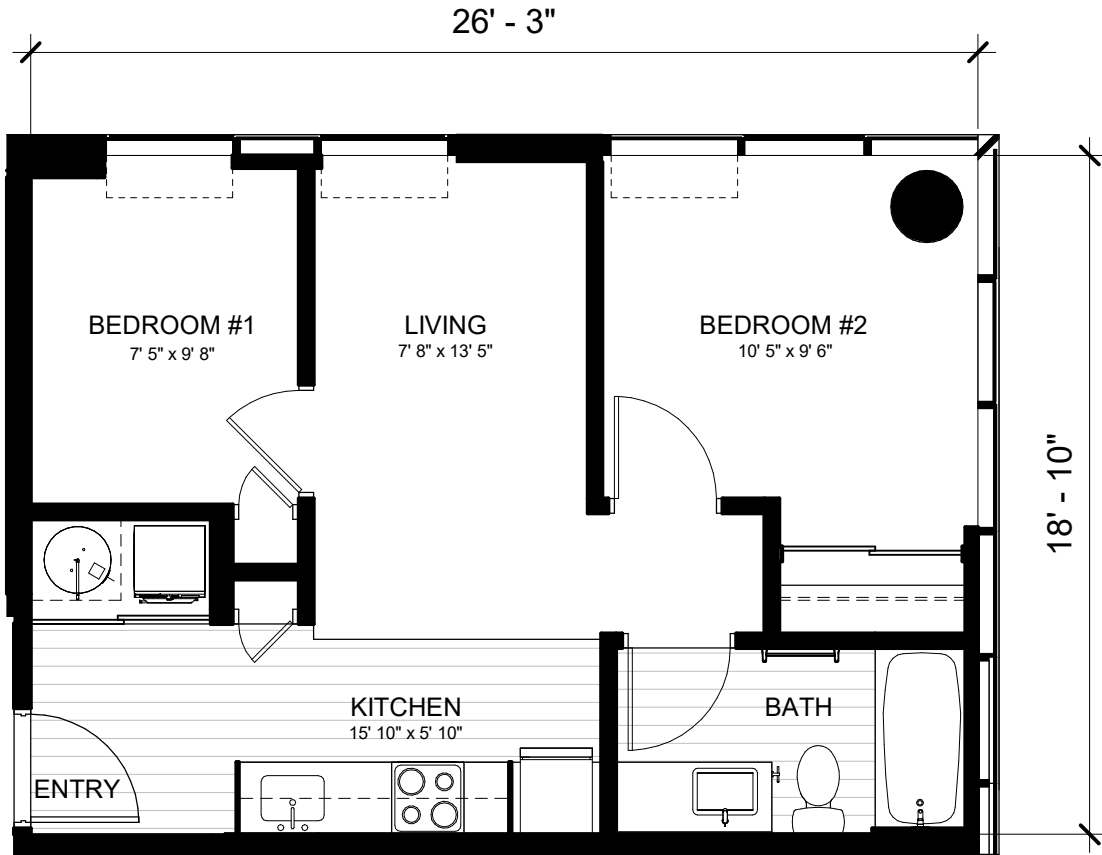

FLATS 11

2 Bedroom | 1 Bathroom

Net Area: 489 SF

All views, square footages, layouts and dimensions are approximate and subject to change at any time.

SKY
THE FLATS

T 808-517-4373
A 1538 Kapiolani Blvd, Suite 102
Honolulu, HI 96814
E info@skyalamoana.com
W skyalamoana.com/the-flats