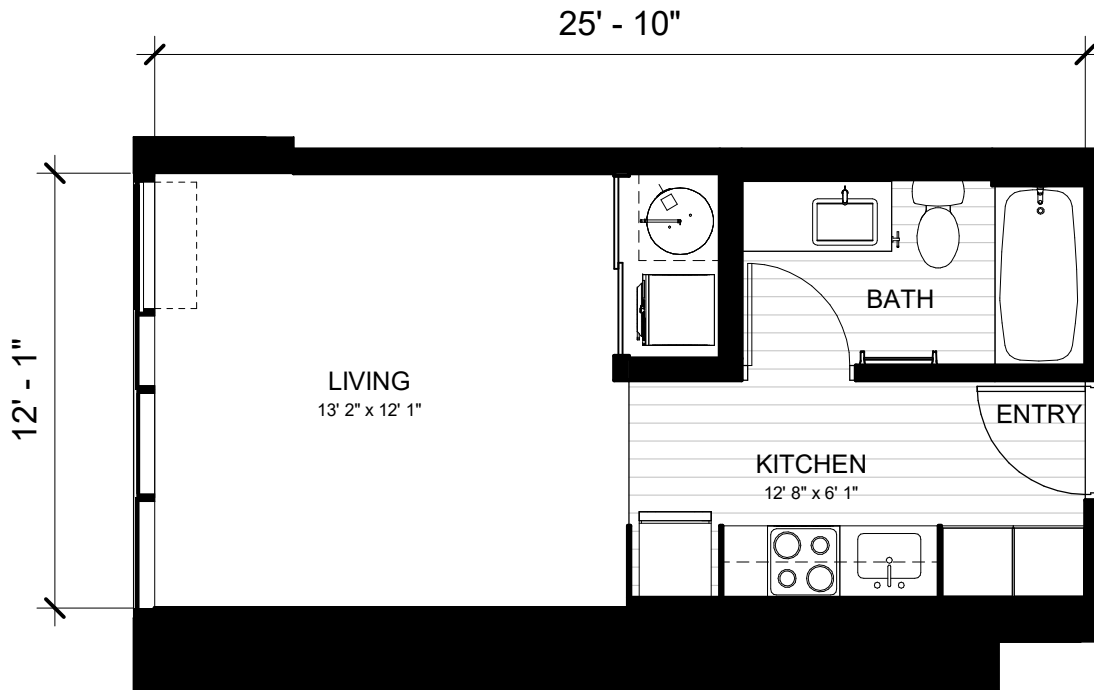

FLATS 13

Studio | 1 Bathroom

Net Area: 299 SF

All views, square footages, layouts and dimensions are approximate and subject to change at any time.

T 808-517-4373
A 1538 Kapiolani Blvd, Suite 102
Honolulu, HI 96814
E info@skyalamoana.com
W skyalamoana.com/the-flats