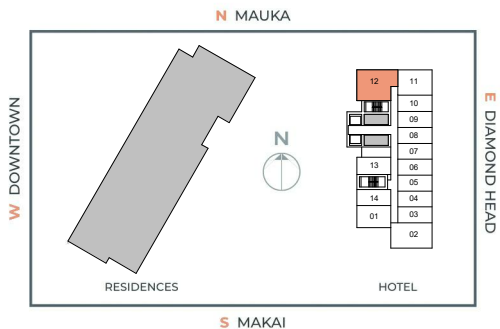

FLATS 12

2 Bedroom | 1 Bathroom

Net Area: 622 SF

SKY
THE FLATS

T 808-517-4373
A 1538 Kapiolani Blvd, Suite 102
Honolulu, HI 96814
E info@skyalamoana.com
W skyalamoana.com/the-flats

All views, square footages, layouts and dimensions are approximate and subject to change at any time.